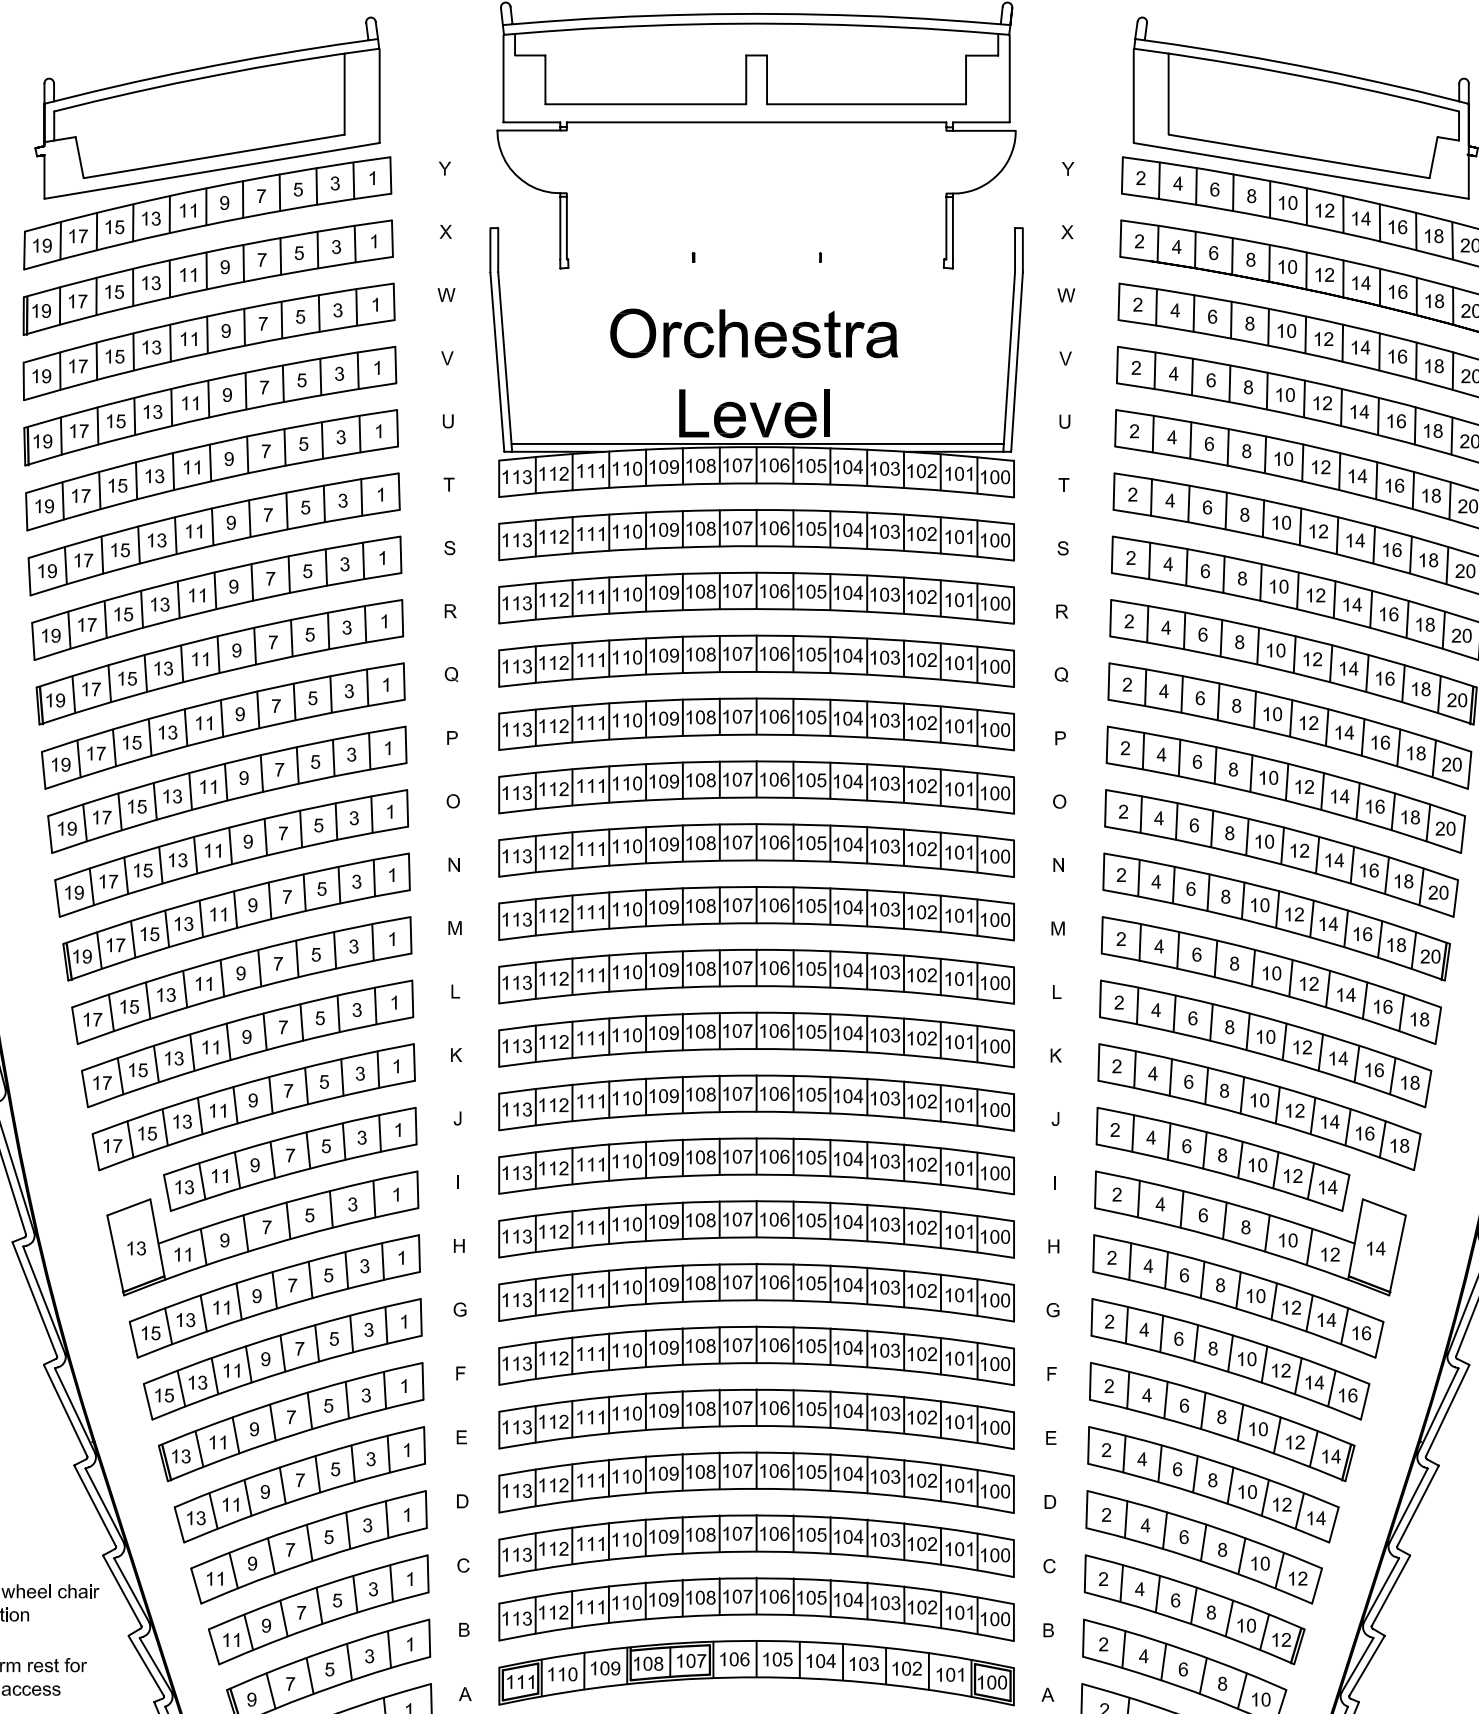

Balcony

WESTERN College
 Washington University of Fine and
 Performing Arts
Performing Arts Center
Mainstage Auditorium

Orchestra Level

- 00 = Dedicated wheel chair location
- 0 = Hinged arm rest for ease of access
- 0 = Removeable for wheel chair access

Stage